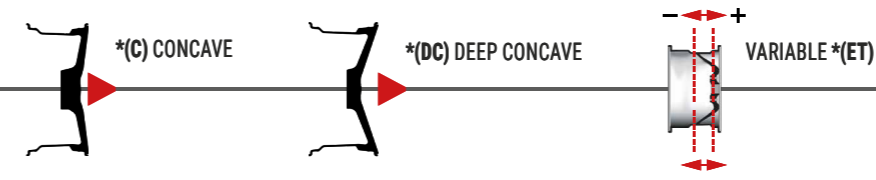

GK-FORGED

Aerodisc CHF 980.- per wheel
Lieferzeit ca. 9 Wochen / delivery time approx. 9 weeks

| Dimension | | | Concave | PCD Variable | Offset (ET) Variable | Color | CHF 1-piece | CHF 1-piece assigned | CHF 2-piece | CHF 3-piece |
|-------------|---|-----|---------|----------------|----------------------|----------|----------------|-------------------------|----------------|----------------|
| 7.5 - 12.0 | x | 18" | C-DC | 4/5/6 - 95x160 | variabel | variabel | 1290.00 | | 1690.00 | on demand |
| 8.0 - 11.0 | x | 19" | C-DC | 4/5/6 - 95x160 | variabel | variabel | 1390.00 | | 1790.00 | |
| 8.0 - 12.5 | x | 20" | C-DC | 4/5/6 - 95x160 | variabel | variabel | 1490.00 | | 1890.00 | |
| 8.5 - 13.0 | x | 21" | C-DC | 4/5/6 - 95x160 | variabel | variabel | 1590.00 | | 1990.00 | |
| 8.5 - 12.0 | x | 22" | C-DC | 4/5/6 - 95x130 | variabel | variabel | 1690.00 | 1390.00 | 2090.00 | |
| 10.0 - 12.5 | x | 23" | C-DC | 4/5/6 - 95x160 | variabel | variabel | 1890.00 | | 2290.00 | |
| 10.0 - 12.0 | x | 24" | C-DC | 4/5/6 - 95x160 | variabel | variabel | 1990.00 | | 2390.00 | |