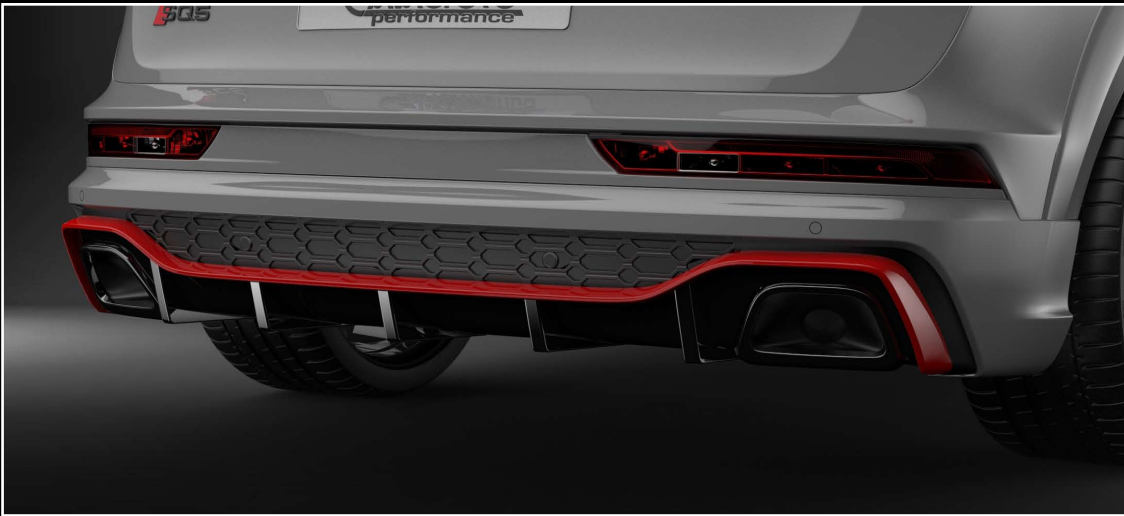

# Wheel Arch Extensions

Compatible with normal and «S-Line» version.  
Provided for different original options like :  
- Parking Assistance

# Rear Spoiler

With dual exhaust tip

Compatible with normal and «S-Line» version.

Provided for different original options like :

- Tow Bar
- Automatic Tailgate